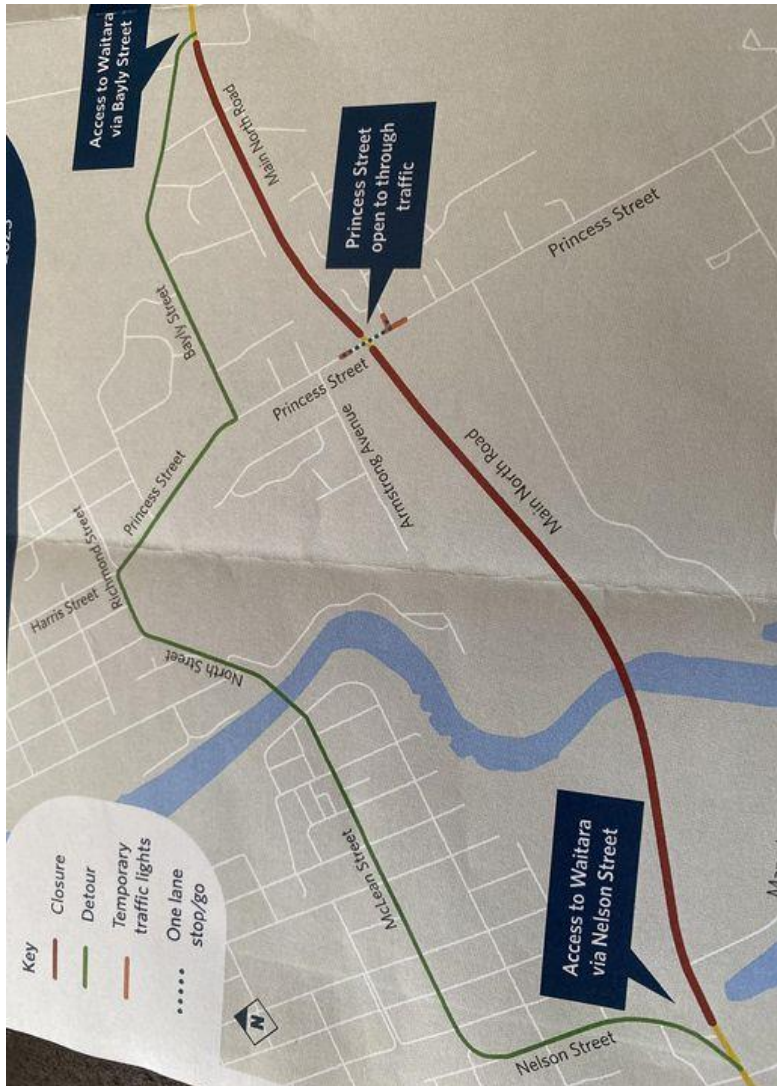

Paid cleaning position of clubhouse amenities is also available. 4 hours per week.

Any further information required please contact Marie 0273552349

Everyone coming to enjoy our course between 11 December and 2nd February there will be a detour. You will need to drive into Waitara township then thru SH 3 onto Princess Street. Please expect 5-minute delays at the intersection. Sorry for the inconvenience